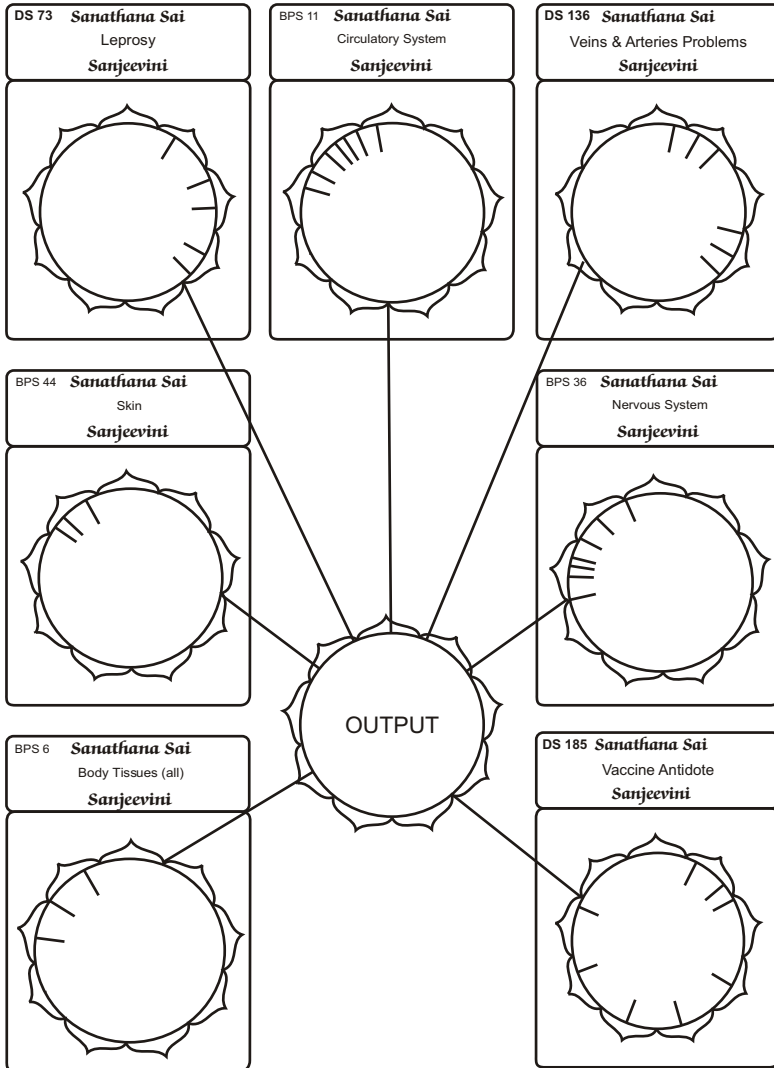

Sanathana Sai Sanjeevini Healing Fragrances

...a self-learning, prayer-based spiritual healing system

Selected Sanjeevini Combination Sheet for SSC 46 – Leprosy Combination

SSC 46

Leprosy Combination Includes

Selected Sanjeevini Combination

SSC 1 Sarva Shakthi Shanthi Combination
SSC 60 Divine Values Combination
SSC 12 Cleansing & Kidney Combination
SSC 22 Glands Combination

Disease Sanjeevinis

DS 73 Leprosy Sanjeevini
DS 136 Veins & Arteries problems Sanjeevini
DS 185 Vaccine Antidote Sanjeevini

Body Parts Sanjeevinis

BPS 11 Circulatory System Sanjeevini
BPS 44 Skin Sanjeevini
BPS 36 Nervous System Sanjeevini
BPS 6 Body Tissues Sanjeevini

www.saisanjeevini.org

Email: thesthitaprajna@gmail.com