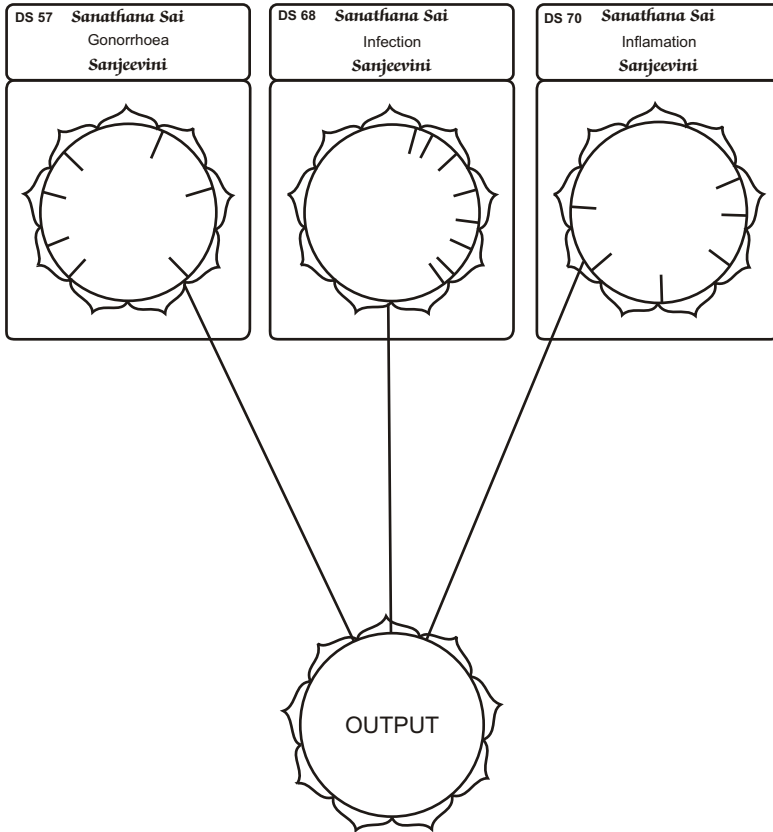

...a self-learning, prayer-based spiritual healing system

Selected Sanjeevini Combination Sheet for SSC 43 – Gonorrhoea Combination

SSC 43

Gonorrhoea Combination Includes

Selected Sanjeevini Combination

SSC 1 Sarva Shakthi Shanthi Combination
SSC 60 Divine Values Combination
SSC 29 Male Problems Combination
SSC 20 Female Problems Combination