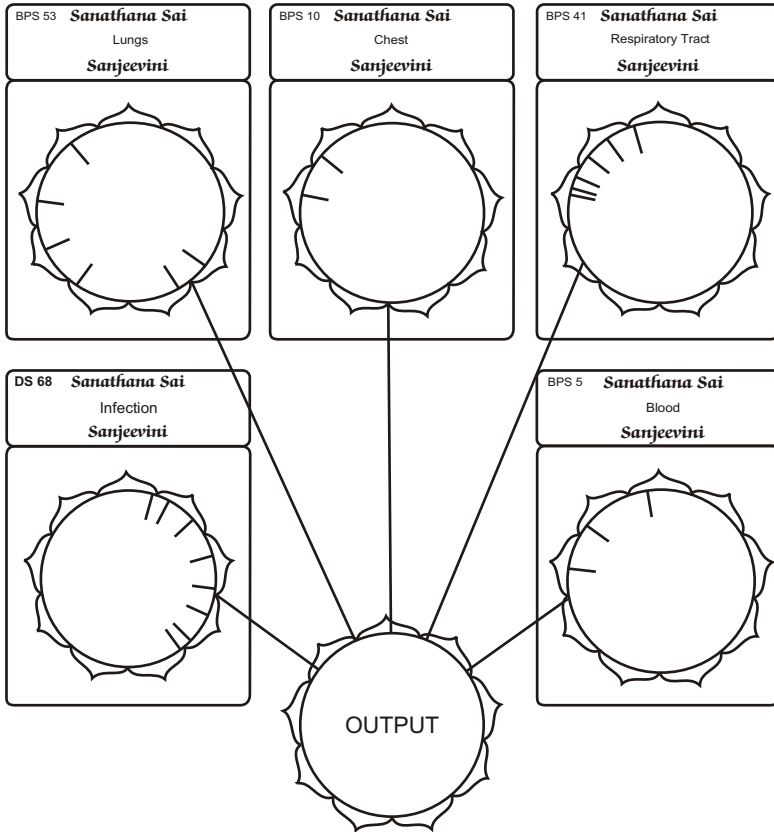

Sanathana Sai Sanjeevini Healing Fragrances

...a self-learning, prayer-based spiritual healing system

Selected Sanjeevini Combination Sheet for SSC 28 – Lung & Chest Combination

SSC 28

Lung & Chest Combination Includes

Selected Sanjeevini Combination

SSC 1 Sarva Shakthi Shanthi Combination
SSC 60 Divine Values Combination
SSC 21 Fever Combination

Disease Sanjeevinis

DS 68 Infection Sanjeevini

Body Parts Sanjeevinis

BPS 53 Lung Sanjeevini
BPS 10 Chest Sanjeevini
BPS 41 Respiratory Tract Sanjeevini
BPS 5 Blood Sanjeevini

www.saisanjeevini.org

Email: thesthitaprajna@gmail.com