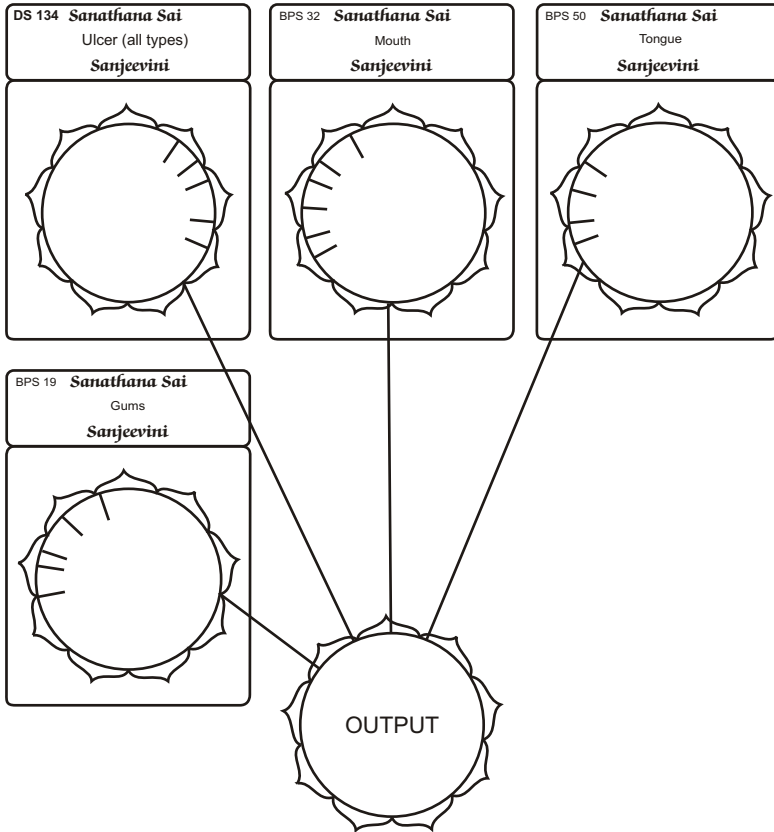

Sanathana Sai Sanjeevini Healing Fragrances

...a self-learning, prayer-based spiritual healing system

Selected Sanjeevini Combination Sheet for SSC 38 – Ulcers Combination

SSC 38

Ulcers Combination Includes

Selected Sanjeevini Combination

SSC 1 Sarva Shakthi Shanthi Combination
SSC 60 Divine Values Combination
SSC 16 Digestion Combination

Disease Sanjeevinis

DS 134 Ulcer (all types) Sanjeevini

Body Parts Sanjeevinis

BPS 32 Mouth Sanjeevini
BPS 50 Tongue Sanjeevini
BPS 19 Gums Sanjeevini

www.saisanjeevini.org

Email: thesthitaprajna@gmail.com