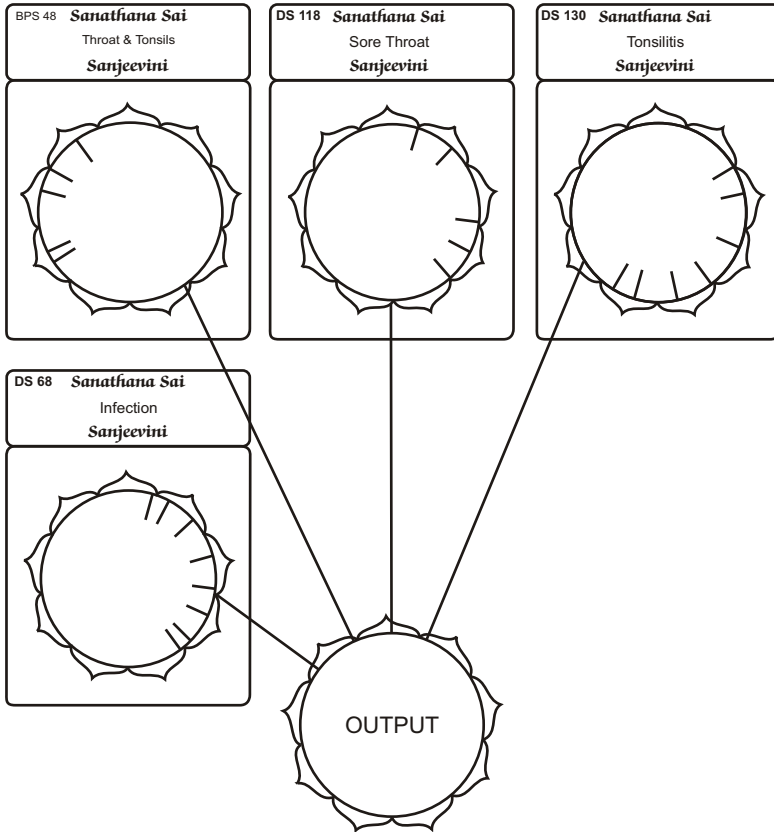

Sanathana Sai Sanjeevini Healing Fragrances

...a self-learning, prayer-based spiritual healing system

Selected Sanjeevini Combination Sheet for SSC 37 – Tonsillitis and other Throat Problems Combination

SSC 37

Tonsillitis and other Throat Problems Combination

Includes

Selected Sanjeevini Combination

SSC 1 Sarva Shakthi Shanthi Combination
SSC 60 Divine Values Combination

Disease Sanjeevinis

DS 118 Sore Throat Sanjeevini
DS 130 Tonsillitis Sanjeevini
DS 68 Infection Sanjeevini

Body Parts Sanjeevinis

BPS 48 Throat & Tonsils Sanjeevini

www.saisanjeevini.org

Email: thesthitaprajna@gmail.com