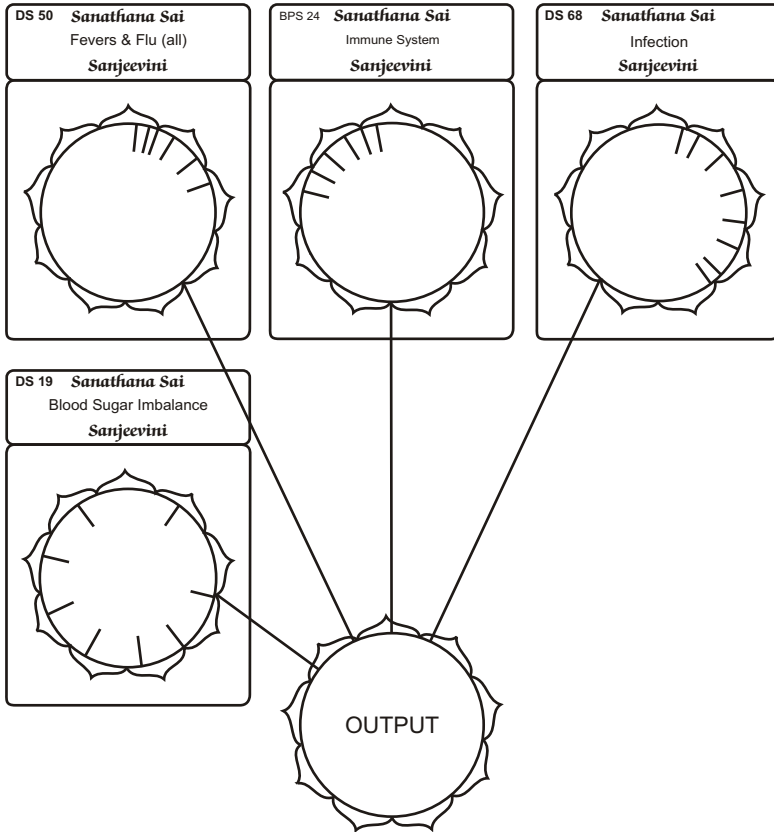

Sanathana Sai Sanjeevini Healing Fragrances

...a self-learning, prayer-based spiritual healing system

Selected Sanjeevini Combination Sheet for SSC 21 – Fevers (All Kinds) Combination

SSC 21

Fevers (All Kinds) Combination Includes

Selected Sanjeevini Combination

SSC 1 Sarva Shakthi Shanthi Combination
SSC 60 Divine Values Combination

Disease Sanjeevinis

DS 50 Fevers & Flu Sanjeevini
DS 68 Infection Sanjeevini
DS 19 Blood Sugar Imbalance Sanjeevini

Body Parts Sanjeevinis

BPS 24 Immune System Sanjeevini

www.saisanjeevini.org

Email: thesthitaprajna@gmail.com