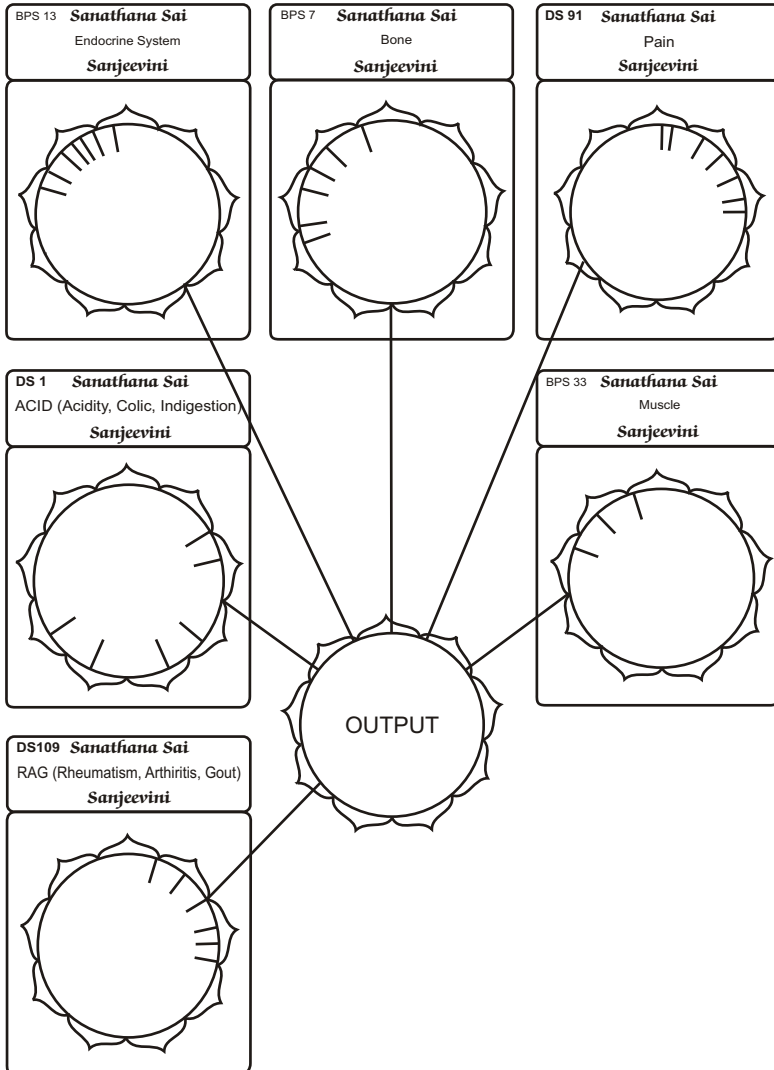

Sanathana Sai Sanjeevini Healing Fragrances

...a self-learning, prayer-based spiritual healing system

Selected Sanjeevini Combination Sheet for SSC 32 – Rheumatism, Arthritis & Gout Combination

SSC 32

Rheumatism, Arthritis & Gout Combination

Includes

Selected Sanjeevini Combination

SSC 1 Sarva Shakthi Shanthi Combination
SSC 60 Divine Values Combination
SSC 12 Cleansing & Kidney Combination

Disease Sanjeevinis

DS 109 Rheumatism/Arthritis/Gout (RAG) Sanjeevini
DS 91 Pain Sanjeevini
DS 1 ACID Sanjeevini

Body Parts Sanjeevinis

BPS 13 Endocrine Sanjeevini
BPS 7 Bone Sanjeevini
BPS 33 Muscle Sanjeevini

www.saisanjeevini.org

Email: thesthitaprajna@gmail.com