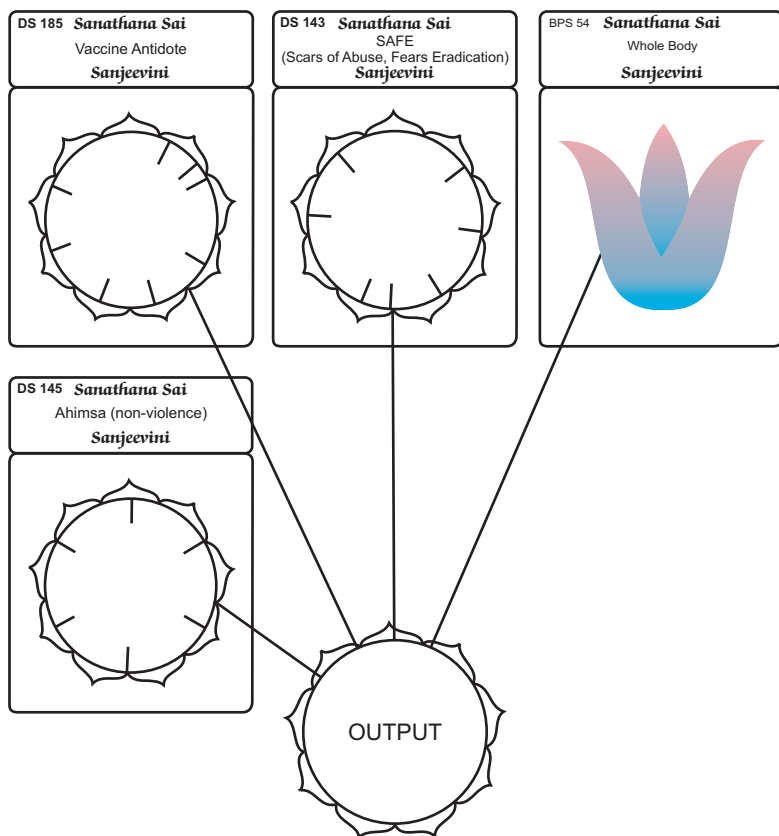

Selected Sanjeevini Combination Sheet for SSC 55 – Vaccine Antidote Combination

SSC 55 Vaccine Antidote Combination Includes

Selected Sanjeevini Combination

SSC 1 Sarva Shakthi Shanthi Combination
SSC 60 Divine Values Combination
SSC 12 Cleansing & Kidney Combination
SSC 27 Liver Combination