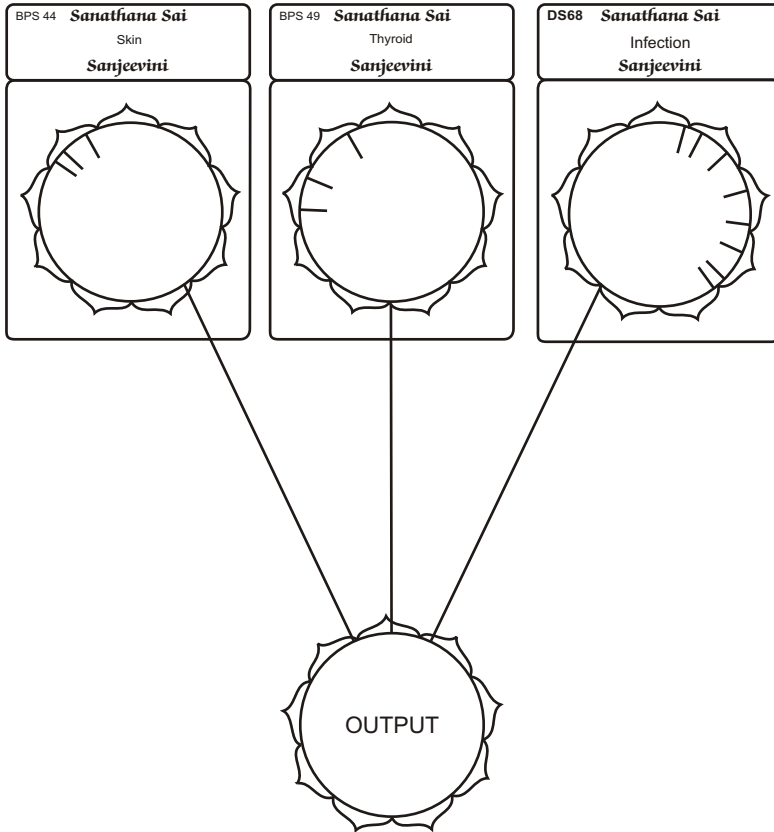

Sanathana Sai Sanjeevini Healing Fragrances

...a self-learning, prayer-based spiritual healing system

Selected Sanjeevini Combination Sheet for SSC 33 – Skin Problems Combination

SSC 33

Skin Problems Combination Includes

Selected Sanjeevini Combination

SSC 1 Sarva Shakthi Shanthi Combination
SSC 60 Divine Values Combination
SSC 12 Cleansing & Kidney Combination

Disease Sanjeevinis

DS 68 Infection Sanjeevini

Body Parts Sanjeevinis

BPS 44 Skin Sanjeevini
BPS 49 Thyroid Sanjeevini

www.saisanjeevini.org

Email: thesthitaprajna@gmail.com