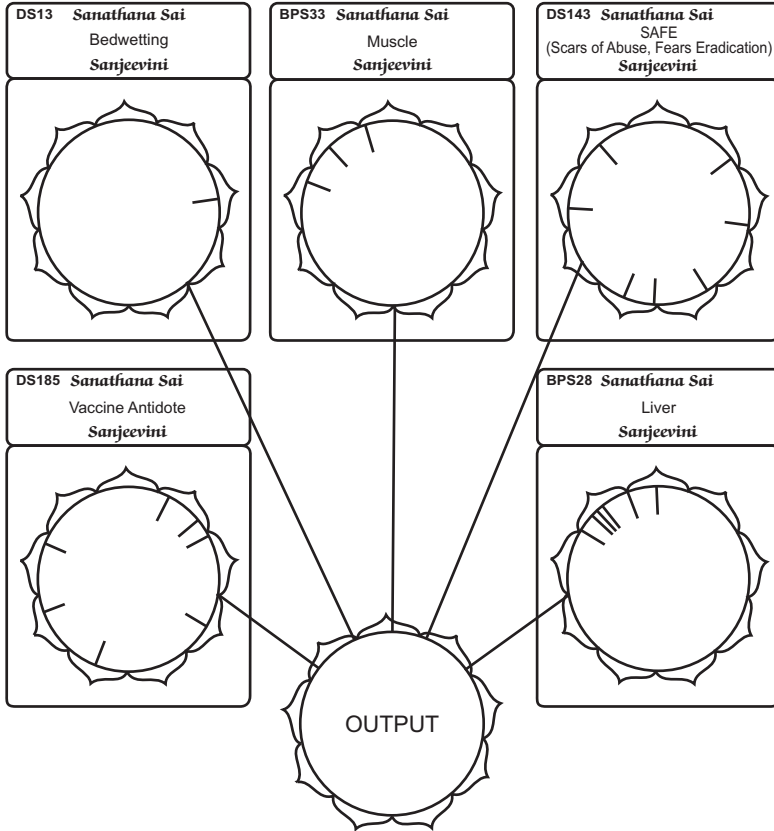

SSC 5

Bedwetting Combination Includes

Selected Sanjeevini Combination

SSC 1 Sarva Shakthi Shanthi Combination
SSC 60 Divine Values Combination
SSC 12 Cleansing & Kidney Combination

Disease Sanjeevinis

DS 13 Bedwetting Sanjeevini
DS 143 SAFE Sanjeevini
DS 185 Vaccine Antidote Sanjeevini