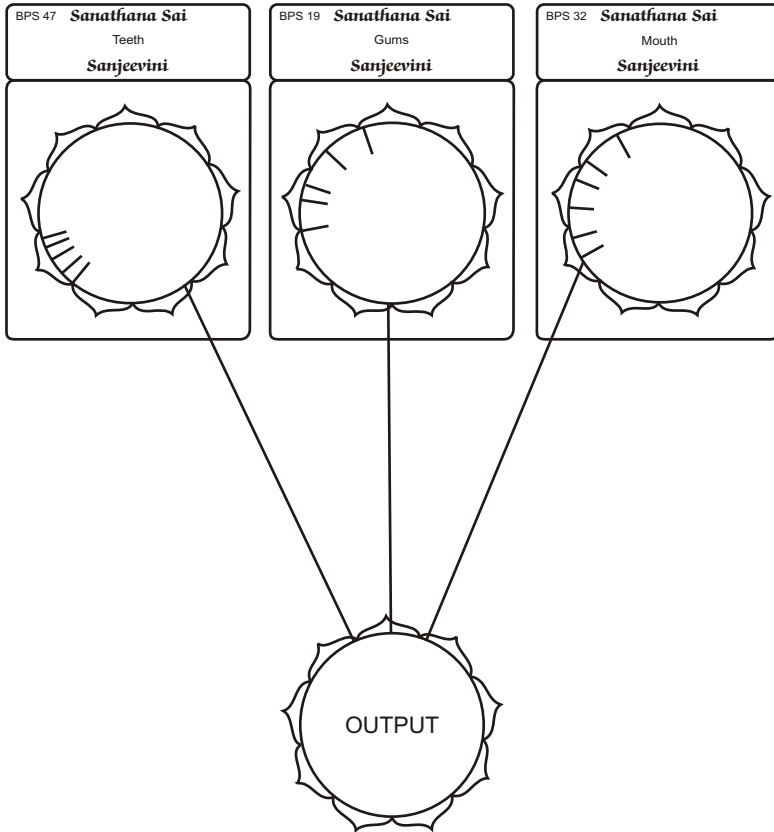

Sanathana Sai Sanjeevini Healing Fragrances

...a self-learning, prayer-based spiritual healing system

Selected Sanjeevini Combination Sheet for SSC 35 – Teeth and Gums Combination

SSC 35

Teeth and Gums Combination Includes

Selected Sanjeevini Combination

SSC 1 Sarva Shakthi Shanthi Combination

SSC 60 Divine Values Combination

Body Parts Sanjeevinis

BPS 47 Teeth Sanjeevini

BPS 19 Gums Sanjeevini

BPS 32 Mouth Sanjeevini

www.saisanjeevini.org

Email: thesthitaprajna@gmail.com