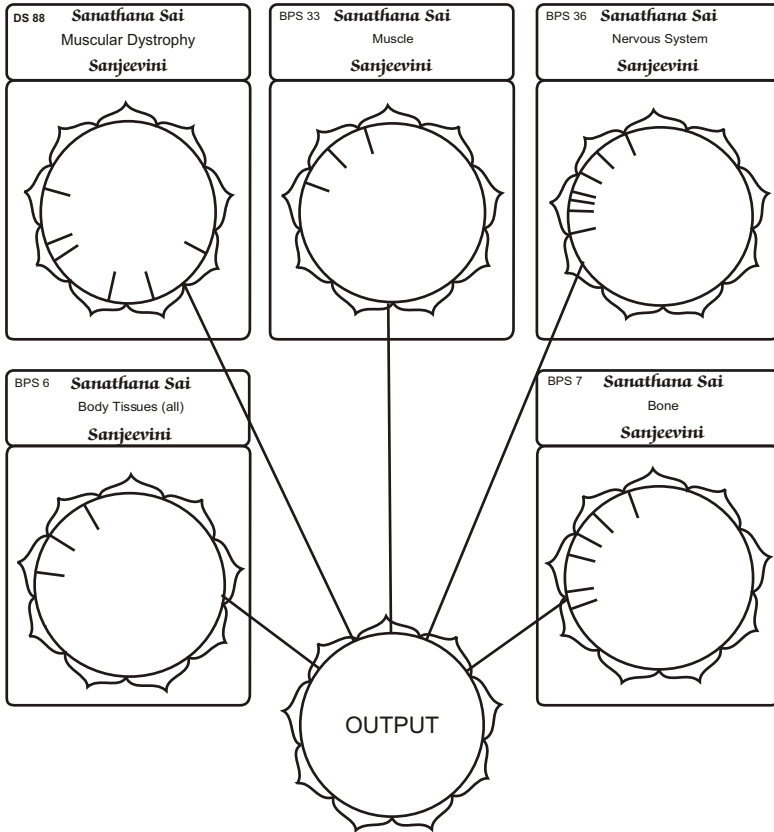

Selected Sanjeevini Combination Sheet for SSC 48 – Muscular Dystrophy Combination

SSC 48

Muscular Dystrophy Combination Includes

Selected Sanjeevini Combination

SSC 1 Sarva Shakthi Shanthi Combination
SSC 60 Divine Values Combination
SSC 55 Vaccine Antidote Combination