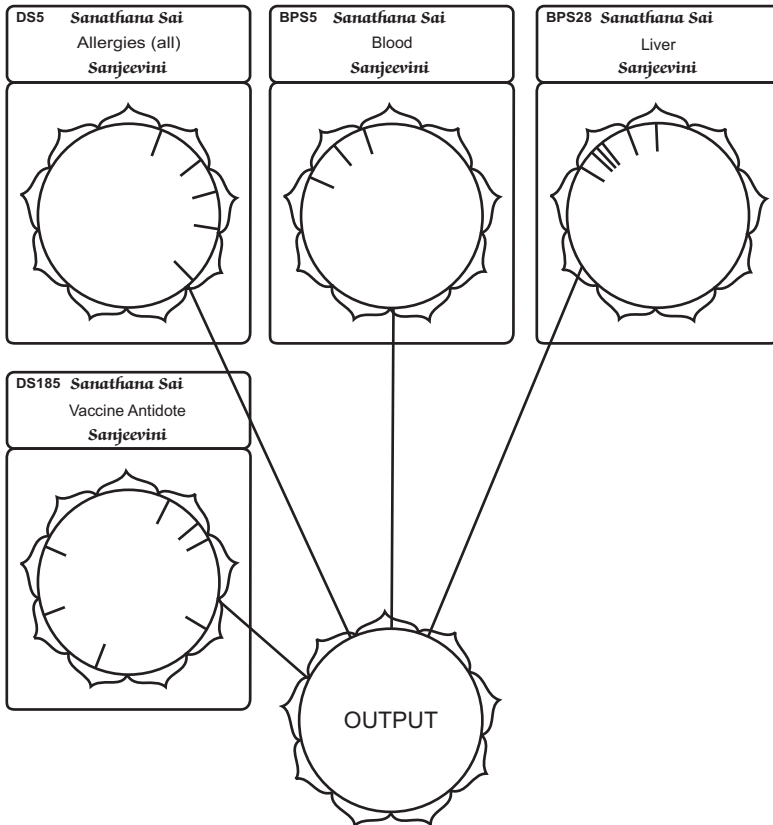

Selected Sanjeevini Combination Sheet for SSC 2 – Allergies Combination

SSC 2

Allergies Combination Includes

Selected Sanjeevini Combination

SSC 1 Sarva Shakthi Shanthi Combination
SSC 60 Divine Values Combination
SSC 12 Cleansing & Kidney Combination