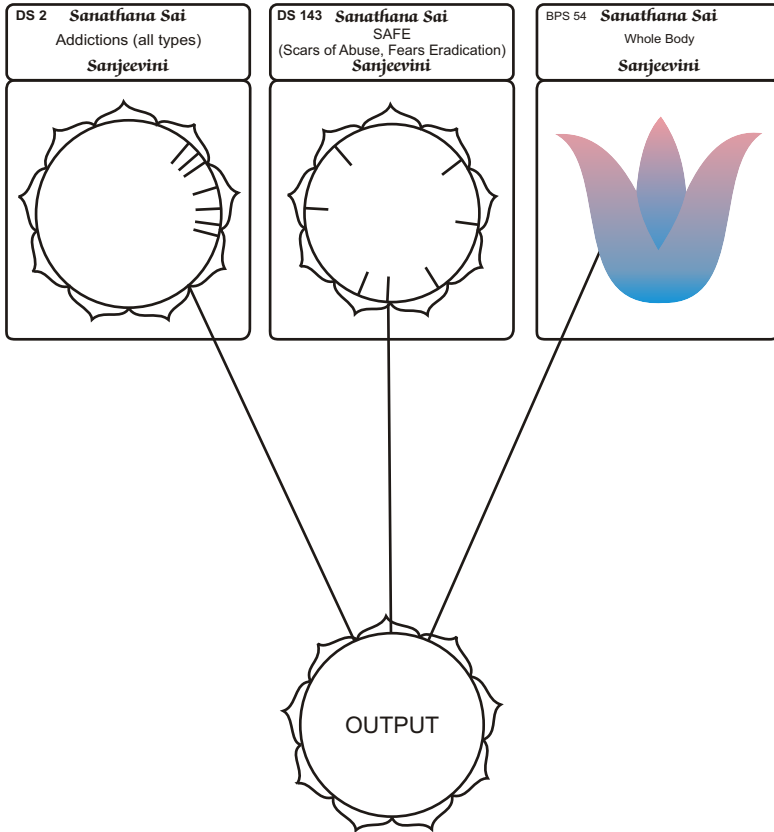

Selected Sanjeevini Combination Sheet for SSC 40 – Addictions Combination

SSC 40

Addictions Combination Includes

Selected Sanjeevini Combination

SSC 1 Sarva Shakthi Shanthi Combination
SSC 60 Divine Values Combination
SSC 12 Cleansing & Kidney Combination
SSC 27 Liver Combination