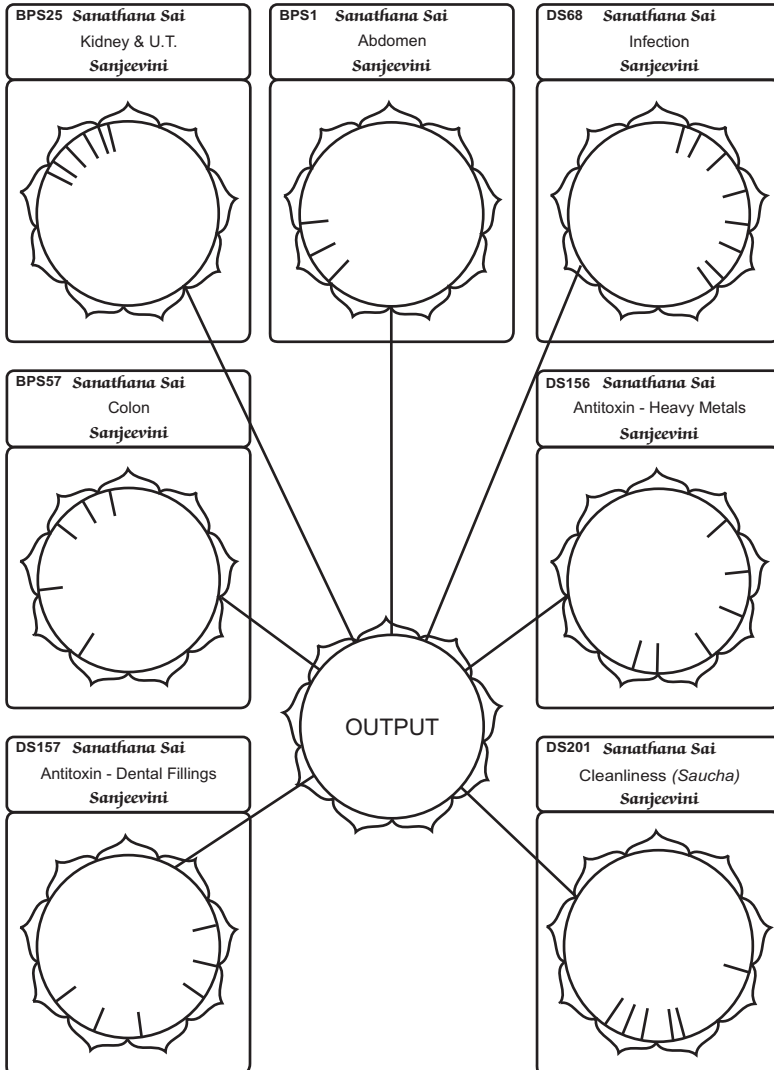

SSC 12

Cleansing & Kidney Combination Includes

Selected Sanjeevini Combination

SSC 1 Sarva Shakthi Shanthi Combination
SSC 60 Divine Values Combination

Disease Sanjeevinis

DS 68 Infection Sanjeevini
DS 156 Antitoxin - Heavy Metals Sanjeevini
DS 157 Antitoxin - Dental Fillings Sanjeevini
DS 201 Cleanliness Sanjeevini