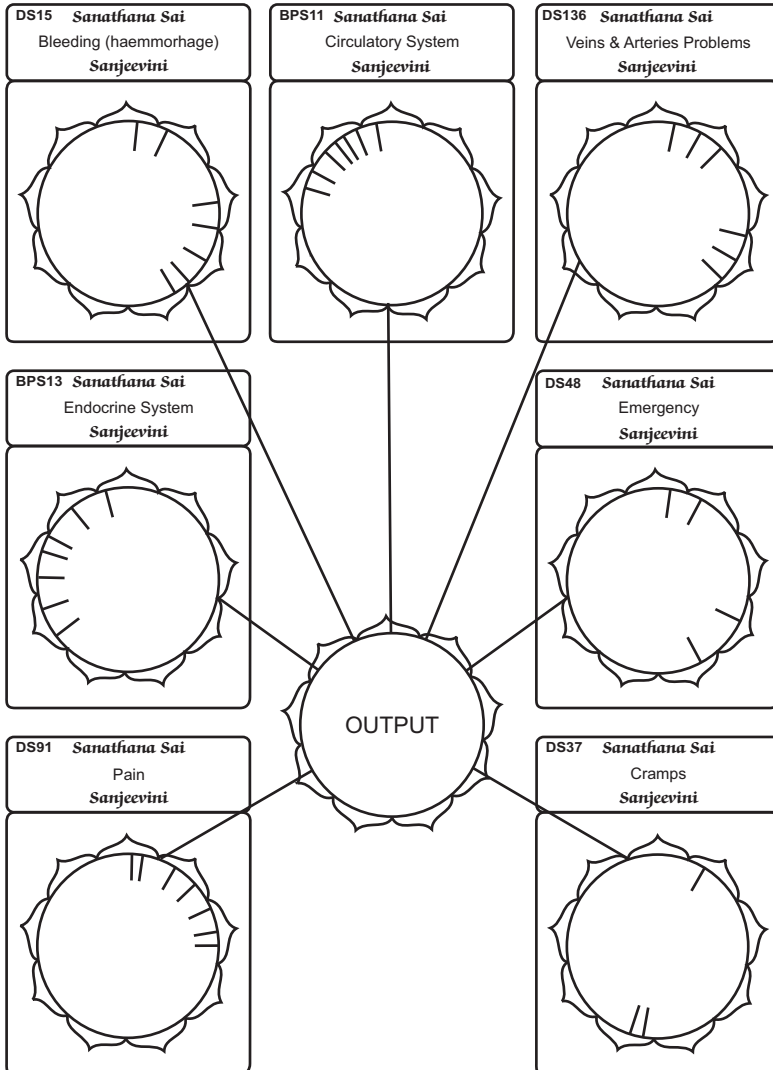

Selected Sanjeevini Combination Sheet for SSC 6 – Bleeding Combination

SSC 6

Bleeding Combination Includes

Selected Sanjeevini Combination

SSC 1 Sarva Shakthi Shanthi Combination
SSC 60 Divine Valus Combination
SSC 26 Injuries Combination