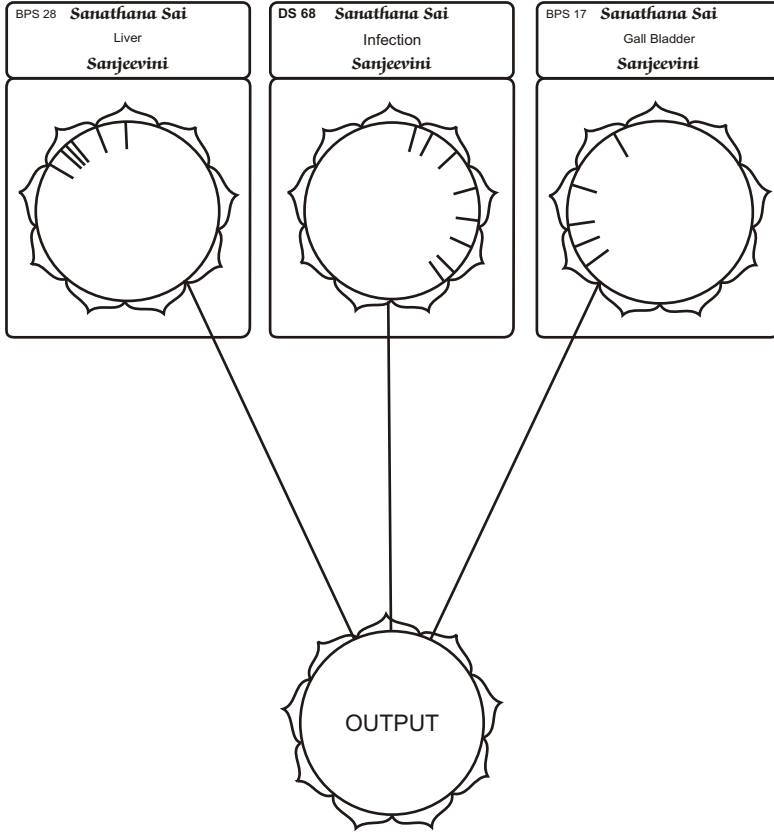

Selected Sanjeevini Combination Sheet for SSC 27 – Liver Problems Combination

SSC 27

Liver Problems Combination Includes

Selected Sanjeevini Combination

SSC 1 Sarva Shakthi Shanthi Combination
SSC 60 Divine Values Combination
SSC 16 Digestion Problems Combination